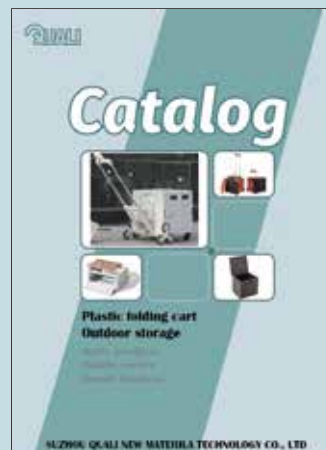

**Plastic folding cart
Outdoor storage**