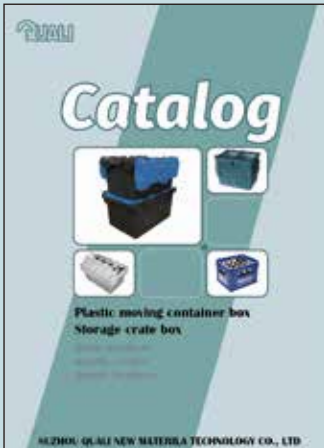

**Plastic moving container box
Storage crate box**