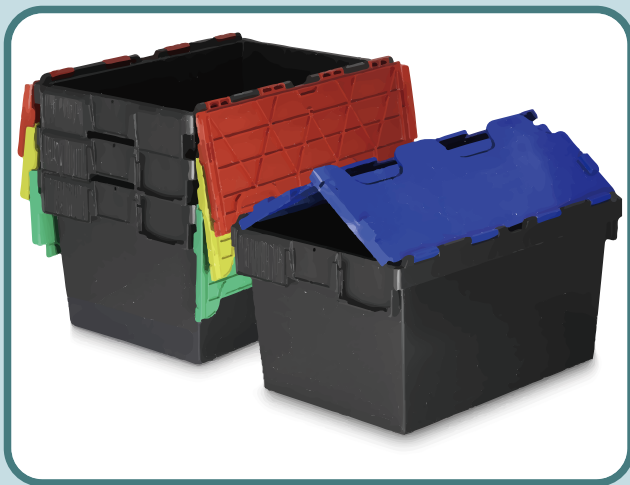

U LI

Catalog

Plastic products overall

Committed to plastic product solutions for
commercial supermarkets,
warehousing logistics
home and outdoor life

LUCKY STORE SOLUTION

For the life of your business

LUCKY STORE SOLUTION SRL-www.luckystore.ro