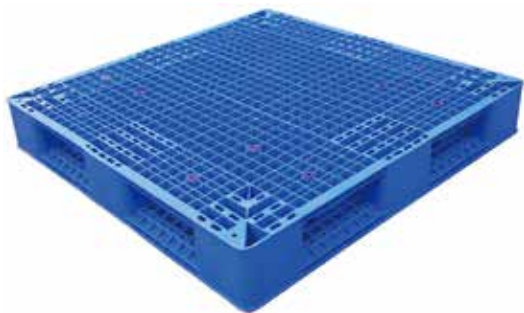

QUA-TZP01
1000*1000*150mm
Stack load: 4 T
Dynamic load: 1 T

QUA-TZP02
1080*1080*125mm
Stack load: 1 T
Dynamic load: 1 T