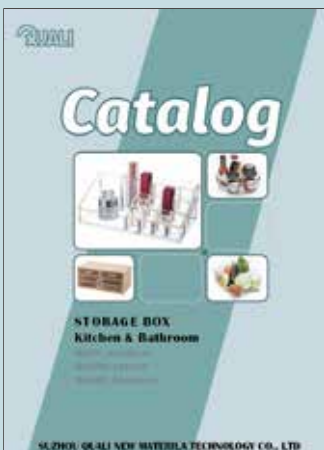

QUA-PDT515

Plastic drying tray

1010*445*47mm

Hole size option: 7mm

**Plastic moving container box
Storage crate box**

**Plastic pallet & pallet box
Spill pallet**

**Supermarket basket & trolley
Other accessories**