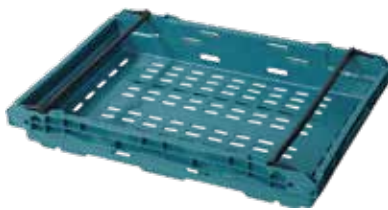

QUA-C1002
Stack and nest crate
590*405*105mm